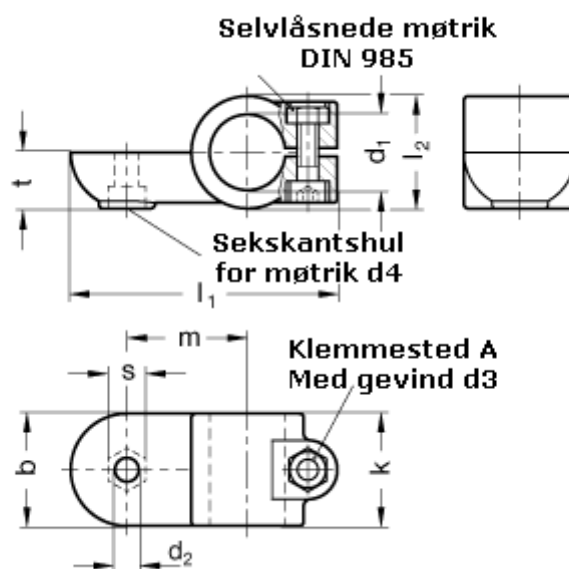

Article number: 20278B30OZ2SW

Description: E+G Swivel clamp connector
GN278-B30-OZ-2-SW

Measures

$b = 40$	$m = 43$
$d_1 = B30$	$s = 13.0$
$d_2 = 8.5$	$t = 20.0$
$d_3 = M 8$	
$d_4 = M 8$	
$k = 40$	
$l_1 = 95$	
$l_2 = 40$	